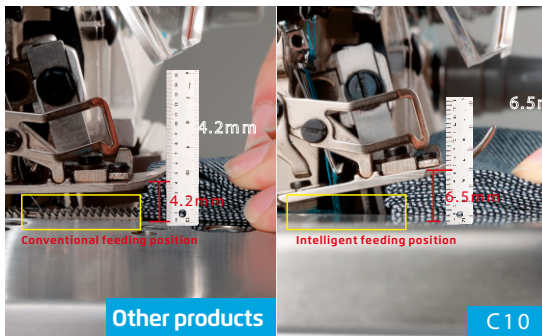

C10⁺ Intelligent 3 in 1 screen overlook

Large feeding space, not scraping material

Computerized control, precise and convenient

Automatically adjust to fit with the thickness of fabric, change to corresponding sewing model