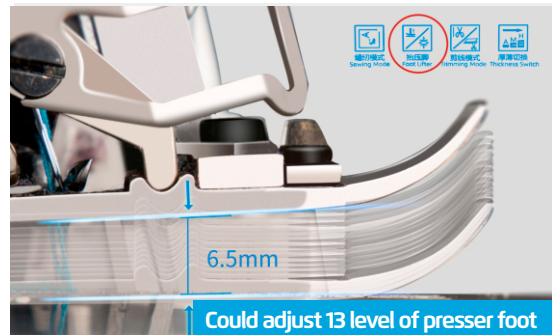

C10⁺ Intelligent 3 in 1 screen overlook

Large feeding space, not scraping material

Computerized control, precise and convenient

Automatically adjust to fit with the thickness of fabric, change to corresponding sewing model