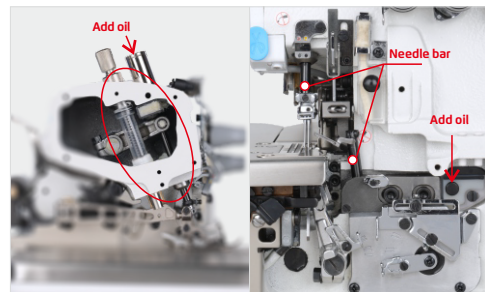

C10⁺ Intelligent 3 in 1 screen overlook

Large feeding space, not scraping material

Computerized control, precise and convenient

Automatically adjust to fit with the thickness of fabric, change to corresponding sewing model